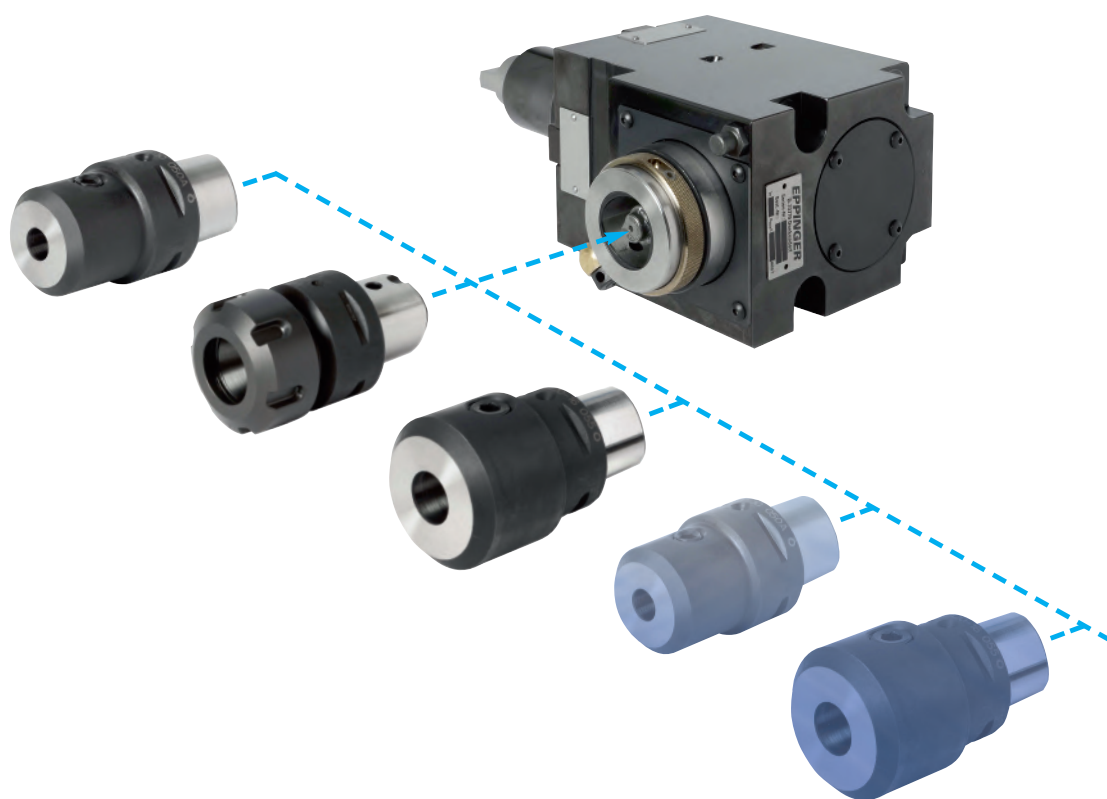

БРОШЮРА

Компактные PSC-интерфейсы EPPINGER

Архангельск (8182)63-90-72
Астана (7172)727-132
Астрахань (8512)99-46-04
Барнаул (3852)73-04-60
Белгород (4722)40-23-64
Брянск (4832)59-03-52
Владивосток (423)249-28-31
Волгоград (844)278-03-48
Вологда (8172)26-41-59
Воронеж (473)204-51-73
Екатеринбург (343)384-55-89
Иваново (4932)77-34-06

Ижевск (3412)26-03-58
Иркутск (395)279-98-46
Казань (843)206-01-48
Калининград (4012)72-03-81
Калуга (4842)92-23-67
Кемерово (3842)65-04-62
Киров (8332)68-02-04
Краснодар (861)203-40-90
Красноярск (391)204-63-61
Курск (4712)77-13-04
Липецк (4742)52-20-81
Киргизия (996)312-96-26-47

Магнитогорск (3519)55-03-13
Москва (495)268-04-70
Мурманск (8152)59-64-93
Набережные Челны (8552)20-53-41
Нижний Новгород (831)429-08-12
Новокузнецк (3843)20-46-81
Новосибирск (383)227-86-73
Омск (3812)21-46-40
Орел (4862)44-53-42
Оренбург (3532)37-68-04
Пенза (8412)22-31-16
Россия (495)268-04-70

Пермь (342)205-81-47
Ростов-на-Дону (863)308-18-15
Рязань (4912)46-61-64
Самара (846)206-03-16
Санкт-Петербург (812)309-46-40
Саратов (845)249-38-78
Севастополь (8692)22-31-93
Симферополь (3652)67-13-56
Смоленск (4812)29-41-54
Сочи (862)225-72-31
Ставрополь (8652)20-65-13
Казахстан (772)734-952-31

Сургут (3462)77-98-35
Тверь (4822)63-31-35
Томск (3822)98-41-53
Тула (4872)74-02-29
Тюмень (3452)66-21-18
Ульяновск (8422)24-23-59
Уфа (347)229-48-12
Хабаровск (4212)92-98-04
Челябинск (351)202-03-61
Череповец (8202)49-02-64
Ярославль (4852)69-52-93