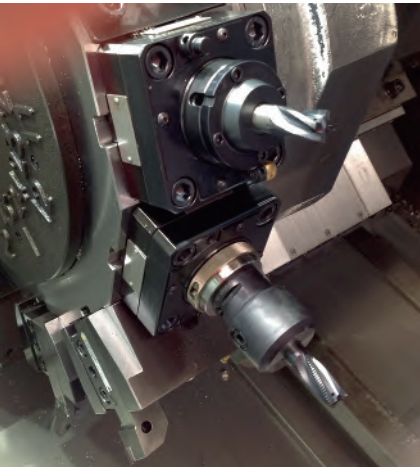

The compact design of this system provides maximum rigidity and accuracy. Our new design will make tool changes an effortless task.

In short:
you can't get
it any shorter
or faster.

EPPINGER PSC

THE WORLD'S SHORTEST PSC INTERFACE SUITABLE FOR ALL STANDARD PSC ADAPTERS

Application

1. Turn ring cover
2. Insert adapter
3. Tighten Torx
4. Done

Compact

The world's shortest PSC interface demonstrates a superior torque transmission, a superb rigidity, and therefore a much improved tool accuracy.

Quick Tool Change

With preset tools the setup time can be greatly reduced. Expensive machine down time is reduced to a minimum.

Exact

The cone/face interface assures increased accuracy and stiffness.

User friendly