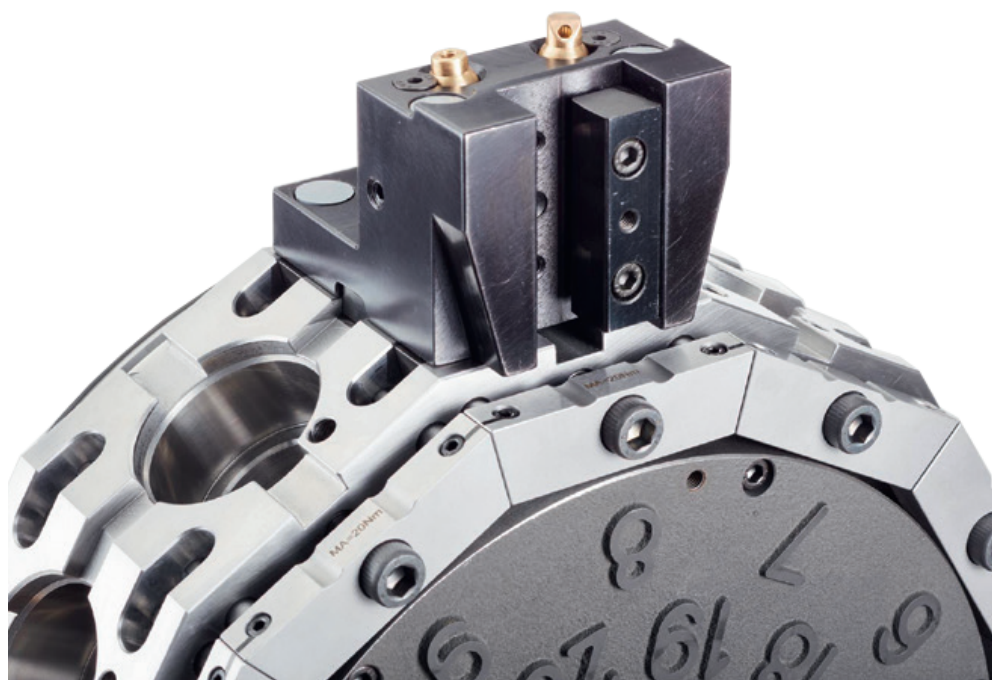

БРОШЮРА

Быстрозажимные системы FASTLOCK BMT EPPINGER

Архангельск (8182)63-90-72
Астана (7172)727-132
Астрахань (8512)99-46-04
Барнаул (3852)73-04-60
Белгород (4722)40-23-64
Брянск (4832)59-03-52
Владивосток (423)249-28-31
Волгоград (844)278-03-48
Вологда (8172)26-41-59
Воронеж (473)204-51-73
Екатеринбург (343)384-55-89
Иваново (4932)77-34-06

Ижевск (3412)26-03-58
Иркутск (395)279-98-46
Казань (843)206-01-48
Калининград (4012)72-03-81
Калуга (4842)92-23-67
Кемерово (3842)65-04-62
Киров (8332)68-02-04
Краснодар (861)203-40-90
Красноярск (391)204-63-61
Курск (4712)77-13-04
Липецк (4742)52-20-81
Киргизия (996)312-96-26-47

Магнитогорск (3519)55-03-13
Москва (495)268-04-70
Мурманск (8152)59-64-93
Набережные Челны (8552)20-53-41
Нижний Новгород (831)429-08-12
Новокузнецк (3843)20-46-81
Новосибирск (383)227-86-73
Омск (3812)21-46-40
Орел (4862)44-53-42
Оренбург (3532)37-68-04
Пенза (8412)22-31-16
Россия (495)268-04-70

Пермь (342)205-81-47
Ростов-на-Дону (863)308-18-15
Рязань (4912)46-61-64
Самара (846)206-03-16
Санкт-Петербург (812)309-46-40
Саратов (845)249-38-78
Севастополь (8692)22-31-93
Симферополь (3652)67-13-56
Смоленск (4812)29-41-54
Сочи (862)225-72-31
Ставрополь (8652)20-65-13
Казахстан (772)734-952-31

Сургут (3462)77-98-35
Тверь (4822)63-31-35
Томск (3822)98-41-53
Тула (4872)74-02-29
Тюмень (3452)66-21-18
Ульяновск (8422)24-23-59
Уфа (347)229-48-12
Хабаровск (4212)92-98-04
Челябинск (351)202-03-61
Череповец (8202)49-02-64
Ярославль (4852)69-52-93