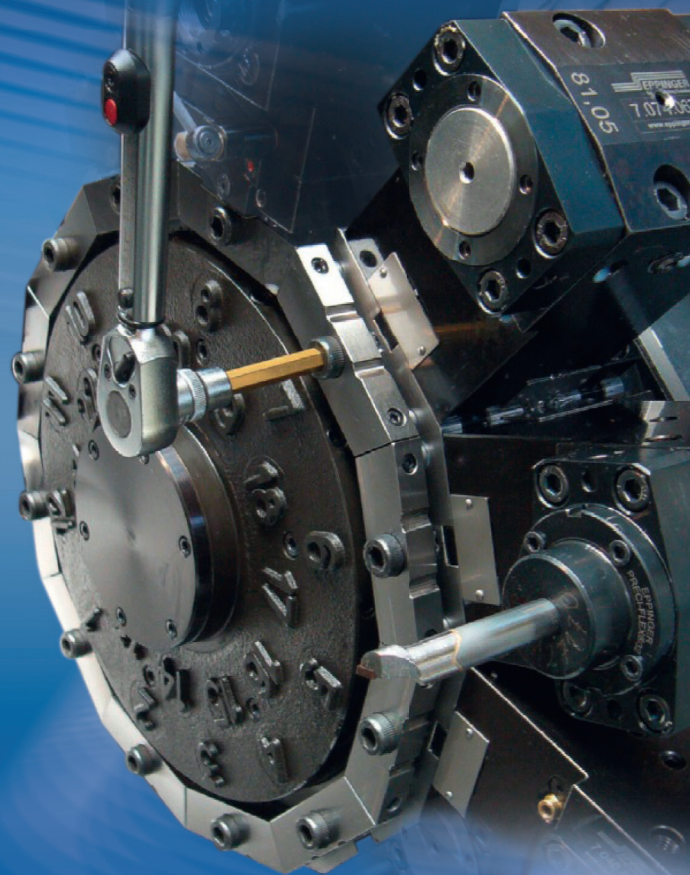

WHEN THREE OF FOUR SCREWS ARE TOO MANY:

Eppinger raised the bar for micron-precision and extreme rigidity in the BMT machine tool holder interface in 1999.

Since this time, over 50,000 turning centers have made the Eppinger BMT system a worldwide standard.

Now the world's first Eppinger FASTLOCK BMT® continues this trend. It just takes a single screw to attach this new tool holder system while retaining its extreme rigidity. This translates into faster tool changes, shorter down times, and increased productivity.

FASTLOCK **BMT**®
A WORLD'S FIRST