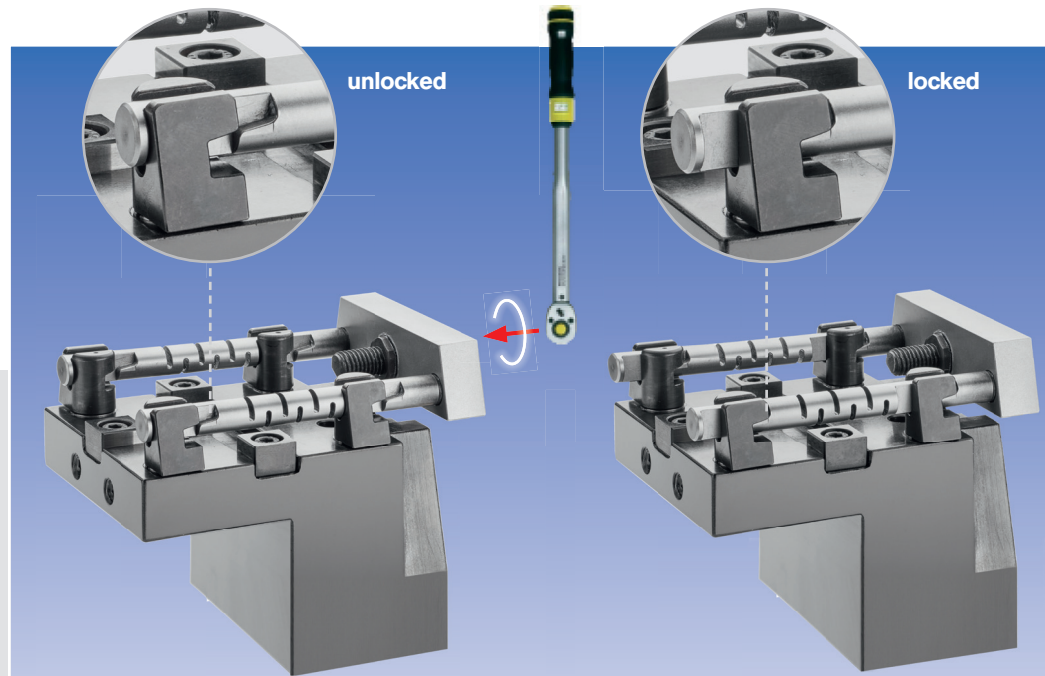

Now the world's first Eppinger FASTLOCK BMT® continues this trend. It just takes a single screw to attach this new tool holder system while retaining its extreme rigidity. This translates into faster tool changes, shorter down times, and increased productivity.

FASTLOCK  **BMT**®
A WORLD'S FIRST

THE EPPINGER FASTLOCK BMT® MAKES A TOOL CHANGE FOUR TIMES FASTER: A 75 % REDUCTION IN DOWNTIME WITHOUT SACRIFICING RIGIDITY.

For decades Eppinger has been known for innovation, precision, and dependability. This has been demonstrated again with the Eppinger FASTLOCK BMT®.

One bolt, one movement by hand, a 75 % reduction in downtime

Quick

Just one screw operates the Eppinger FASTLOCK BMT® clamping unit versus four on the old system. Therefore a tool change is four times faster than before.

Rigid

Rigidity is maintained. The locking unit attaches the tool holder firmly on the turret, while the four existing keys position the holder in its precise location.

Simple

Eppinger's FASTLOCK BMT® requires just one turning motion to locate and lock the holder.