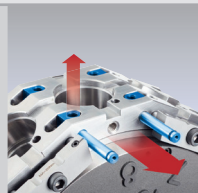

One bolt, one movement by hand, a 75 % reduction in downtime

Quick

Just one screw operates the Eppinger FASTLOCK BMT® clamping unit versus four on the old system. Therefore a tool change is four times faster than before.

Rigid

Rigidity is maintained. The locking unit attaches the tool holder firmly on the turret, while the four existing keys position the holder in its precise location.

Simple

Eppinger's FASTLOCK BMT® requires just one turning motion to locate and lock the holder.

Retrofittable

Existing turret disks and tool holders may be modified for FASTLOCK BMT®.

Flexible

Both old and new tool holder attachment

methods may be applied on standard BMT version turret disks.

Durable

The threads of the turret disk use Heli-Coil inserts to simplify replacement at minor expense, if required.

BMT to FASTLOCK BMT®:
Retrofit in three simple steps.

1.

2.

3.

Архангельск (8182)63-90-72
Астана (7172)727-132
Астрахань (8512)99-46-04
Барнаул (3852)73-04-60
Белгород (4722)40-23-64
Брянск (4832)59-03-52
Владивосток (423)249-28-31
Волгоград (844)278-03-48
Вологда (8172)26-41-59
Воронеж (473)204-51-73
Екатеринбург (343)384-55-89
Иваново (4932)77-34-06