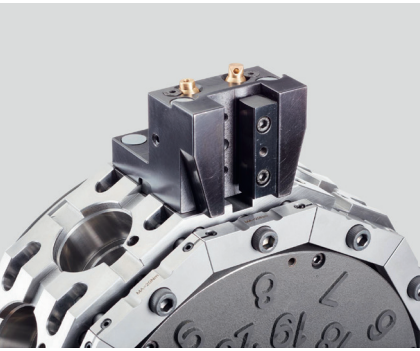

THE EPPINGER FASTLOCK BMT® MAKES A TOOL CHANGE FOUR TIMES FASTER: A 75 % REDUCTION IN DOWNTIME WITHOUT SACRIFICING RIGIDITY.

For decades Eppinger has been known for innovation, precision, and dependability. This has been demonstrated again with the Eppinger FASTLOCK BMT®.

You can profit from our know-how to increase your efficiency and productivity.

Request our detailed information regarding the Eppinger FASTLOCK BMT® system. Or let us personally evaluate your requirements.